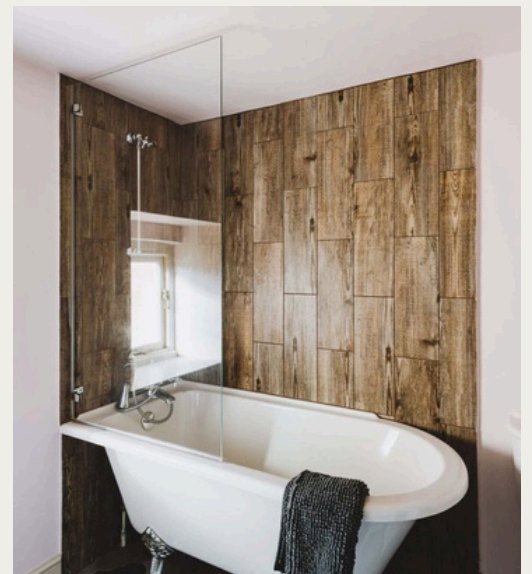

Luxe Dorm - Triple Sharing Dorm with shared bath/WC
£750.00

Toad - Twin Sharing with shared shower/WC
£795.00

**Friedlander 2 - Twin Sharing with shared shower/WC
£850.00**

**Frieda - Private Super King with ensuite bathroom
£850.00 (pp for 2 sharing King bed) - £1,195.00**

Friedlander 1 - Private King with shared shower/WC
£950.00

Fielding - Private Double with ensuite shower
£1,050.00

Rettig Mezz - Double with shared shower/WC
(access to Mezz via Snug)
£950.00

Rettig Snugg - Double with shared shower/WC
(access to Mezz via Snug)
£950.00

Deer 1 - Private Double with ensuite shower
£1,050.00

Deer 2 - Twin Sharing with ensuite bathroom
£850.00

Deer 3 - Twin Sharing with ensuite bathroom
£895.00
