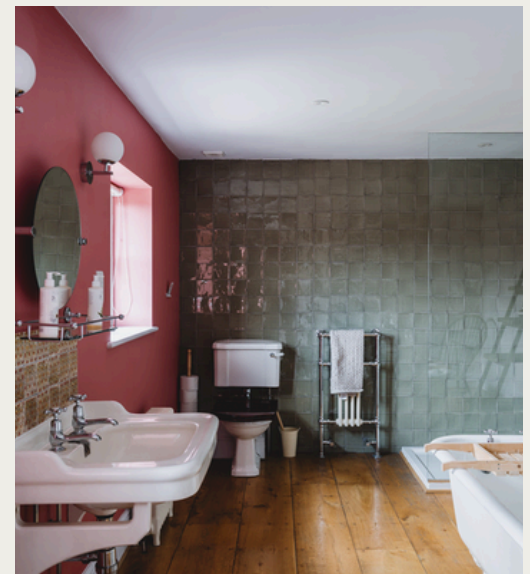

Luxe Dorm - Triple Sharing Dorm with shared bath/WC
£750.00

Toad - Twin Sharing with shared shower/WC
£795.00

**Friedlander 2 - Twin Sharing with shared shower/WC
£850.00**

**Frieda - Private Super King with ensuite bathroom
£850.00 (pp for 2 sharing King bed) - £1,195.00**

Friedlander 1 - Private King with shared shower/WC
£950.00

Fielding - Private Double with ensuite shower
£1,050.00

Rettig Mezz - Double with shared shower/WC
(access to Mezz via Snug)
£950.00

Rettig Snugg - Double with shared shower/WC
(access to Mezz via Snug)
£950.00

Deer 1 - Private Double with ensuite shower
£1,050.00

Deer 2 - Twin Sharing with ensuite bathroom
£850.00

Deer 3 - Twin Sharing with ensuite bathroom
£895.00
