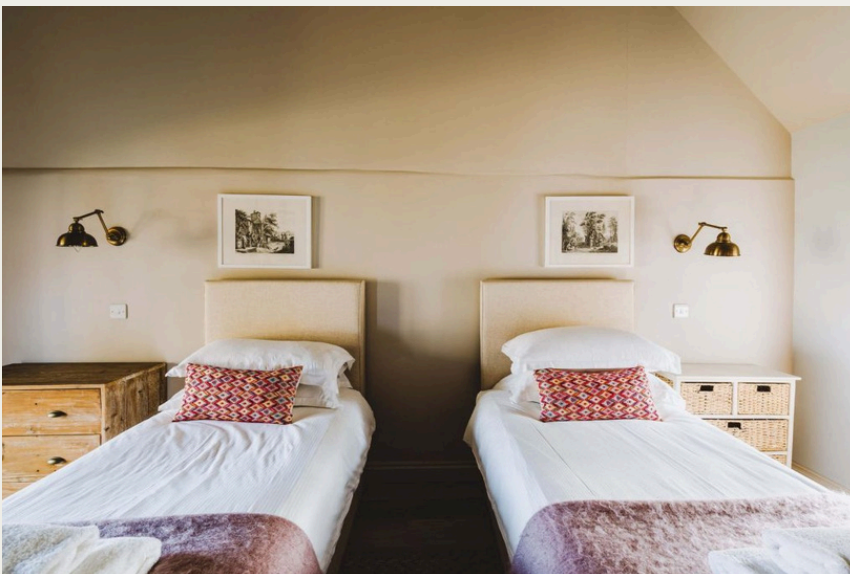

Luxe Dorm - Triple Sharing Dorm with shared bath/WC
£750.00

Toad - Twin Sharing with shared shower/WC
£795.00

**Friedlander 2 - Twin Sharing with shared shower/WC
£850.00**

**Frieda - Private Super King with ensuite bathroom
£850.00 (pp for 2 sharing King bed) - £1,195.00**

Friedlander 1 - Private King with shared shower/WC
£950.00

Fielding - Private Double with ensuite shower
£1,050.00

Rettig Mezz - Double with shared shower/WC
(access to Mezz via Snug)
£950.00

Rettig Snugg - Double with shared shower/WC
(access to Mezz via Snug)
£950.00

Deer 1 - Private Double with ensuite shower
£1,050.00

Deer 2 - Twin Sharing with ensuite bathroom
£850.00

Deer 3 - Twin Sharing with ensuite bathroom
£895.00
