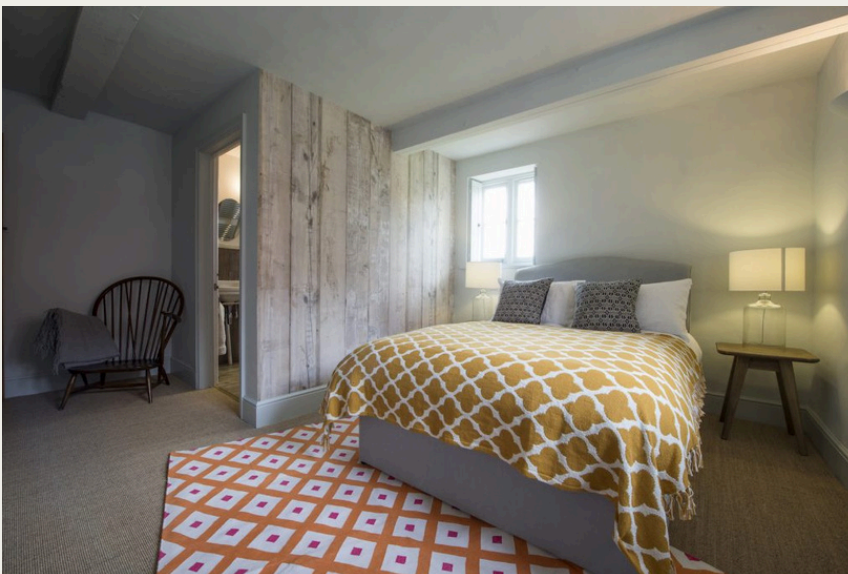

Luxe Dorm - Triple Sharing Dorm with shared bath/WC
£750.00

Toad - Twin Sharing with shared shower/WC
£795.00

**Friedlander 2 - Twin Sharing with shared shower/WC
£850.00**

**Frieda - Private Super King with ensuite bathroom
£850.00 (pp for 2 sharing King bed) - £1,195.00**

Friedlander 1 - Private King with shared shower/WC
£950.00

Fielding - Private Double with ensuite shower
£1,050.00

Rettig Mezz - Double with shared shower/WC
(access to Mezz via Snug)
£950.00

Rettig Snugg - Double with shared shower/WC
(access to Mezz via Snug)
£950.00

Deer 1 - Private Double with ensuite shower
£1,050.00

Deer 2 - Twin Sharing with ensuite bathroom
£850.00

Deer 3 - Twin Sharing with ensuite bathroom
£895.00
