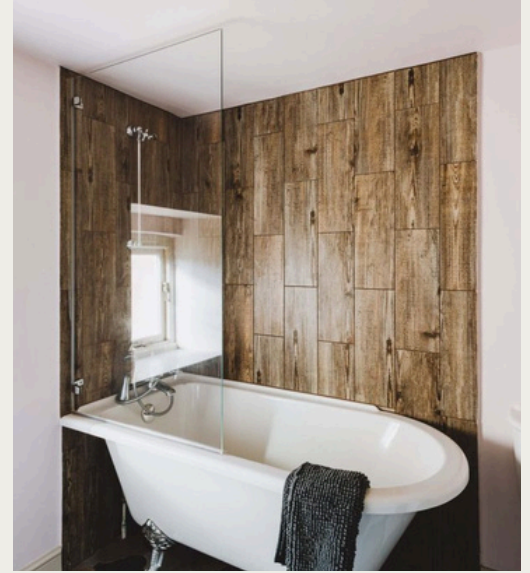

Luxe Dorm - Triple Sharing Dorm with shared bath/WC
£750.00

Toad - Twin Sharing with shared shower/WC
£795.00

**Friedlander 2 - Twin Sharing with shared shower/WC
£850.00**

**Frieda - Private Super King with ensuite bathroom
£850.00 (pp for 2 sharing King bed) - £1,195.00**

Friedlander 1 - Private King with shared shower/WC
£950.00

Fielding - Private Double with ensuite shower
£1,050.00

Rettig Mezz - Double with shared shower/WC
(access to Mezz via Snug)
£950.00

Rettig Snugg - Double with shared shower/WC
(access to Mezz via Snug)
£950.00

Deer 1 - Private Double with ensuite shower
£1,050.00

Deer 2 - Twin Sharing with ensuite bathroom
£850.00

Deer 3 - Twin Sharing with ensuite bathroom
£895.00
