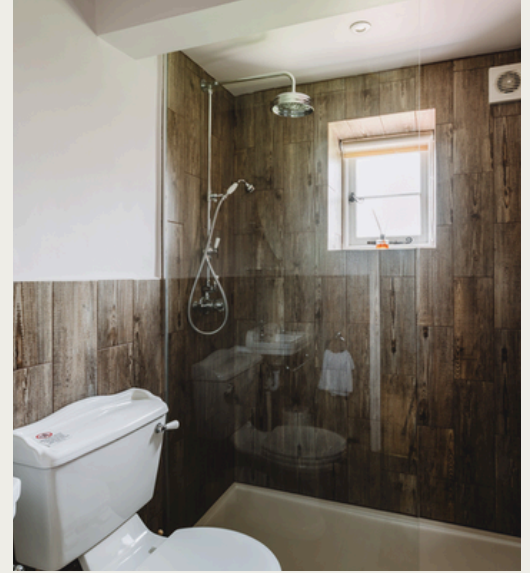

Luxe Dorm - Triple Sharing Dorm with shared bath/WC
£750.00

Toad - Twin Sharing with shared shower/WC
£795.00

**Friedlander 2 - Twin Sharing with shared shower/WC
£850.00**

**Frieda - Private Super King with ensuite bathroom
£850.00 (pp for 2 sharing King bed) - £1,195.00**

Friedlander 1 - Private King with shared shower/WC
£950.00

Fielding - Private Double with ensuite shower
£1,050.00

Rettig Mezz - Double with shared shower/WC
(access to Mezz via Snug)
£950.00

Rettig Snugg - Double with shared shower/WC
(access to Mezz via Snug)
£950.00

Deer 1 - Private Double with ensuite shower
£1,050.00

Deer 2 - Twin Sharing with ensuite bathroom
£850.00

Deer 3 - Twin Sharing with ensuite bathroom
£895.00
